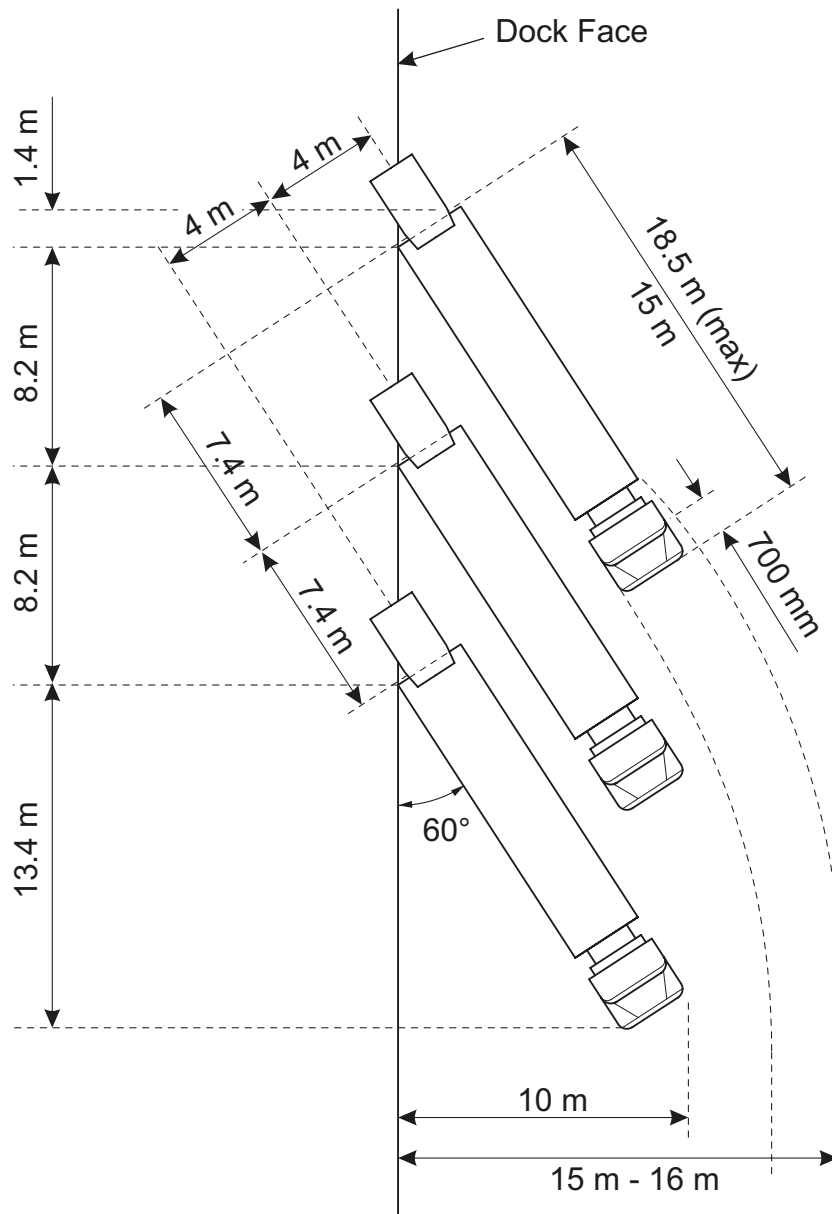

# DOCKING AT 60° DEGREES

## 4m Berth Typical Centres

Clock Wise Direction for Right Hand Drive Vehicles

**DDL Equipment Pty Ltd**

Reg No: 2005/043409/07

E-Mail: [sales@ddl.co.za](mailto:sales@ddl.co.za)

Website: [www.ddl.co.za](http://www.ddl.co.za)