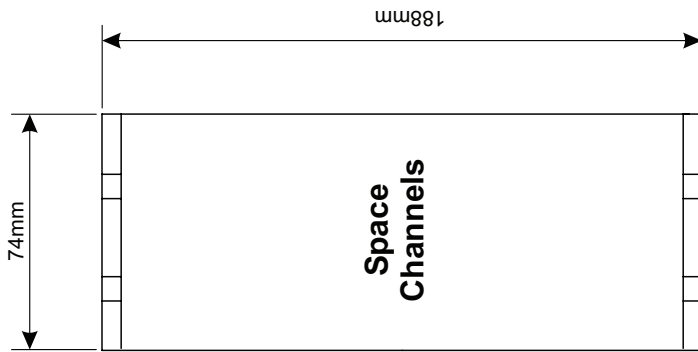

# DOCK LEVELLER TAIL LIFT CAVITY

## SPACE CHANNELS

Side View  
Frame, Angle  
with  
Spacer Channel  
in place

5 x Space Channels

Angle Frame

**DDL Equipment Pty Ltd**

Reg No: 2005/043409/07

E-Mail: [sales@ddl.co.za](mailto:sales@ddl.co.za)