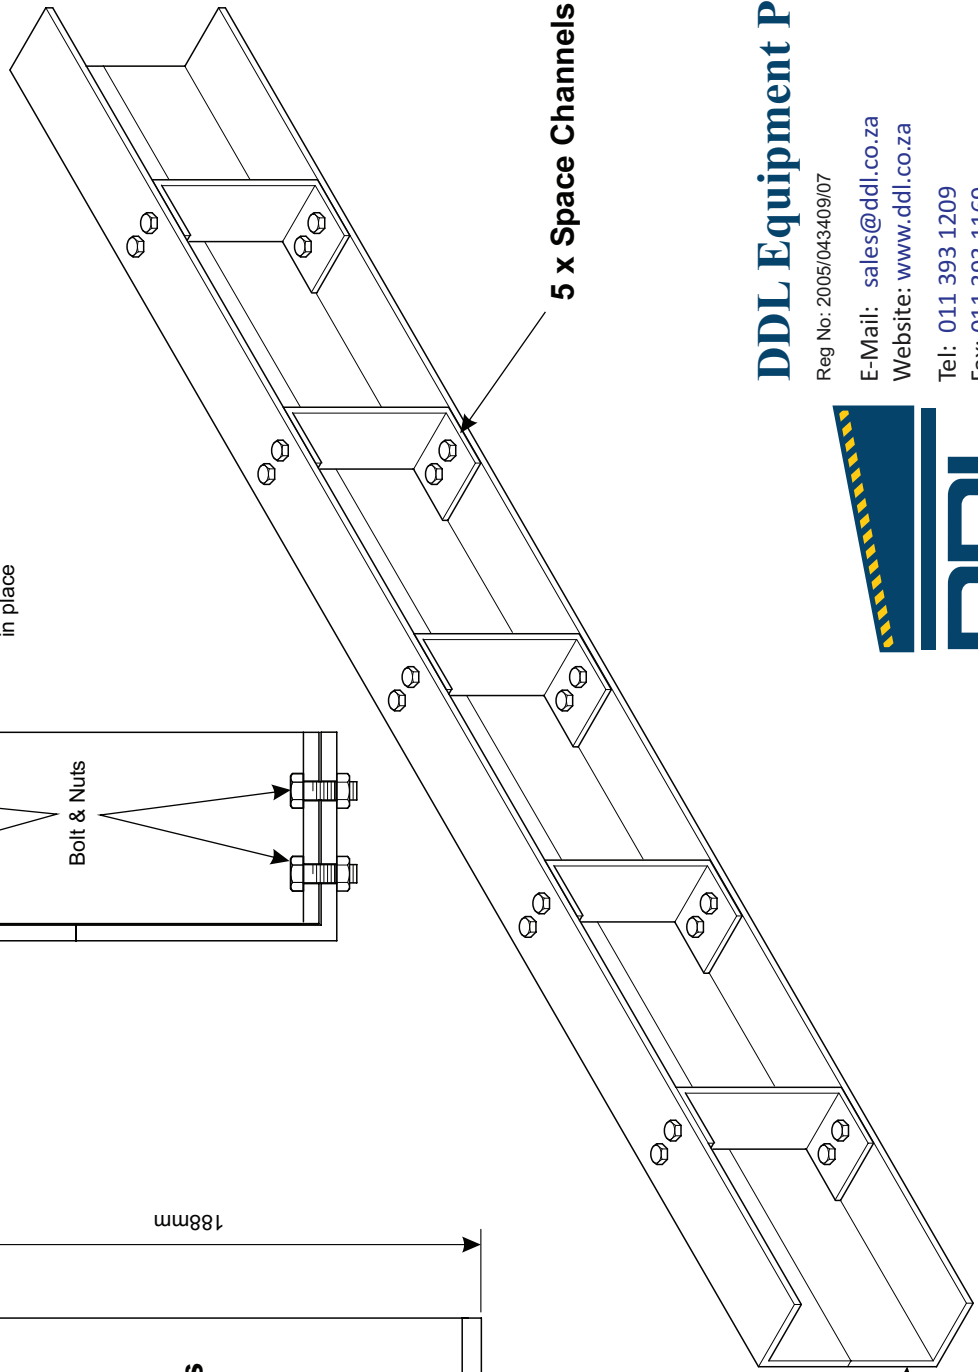

# DOCK LEVELLER TAIL LIFT CAVITY

## SPACE CHANNELS

Side View  
Frame, Angle  
with  
Spacer Channel  
in place

5 x Space Channels

Angle Frame

**DDL Equipment Pty Ltd**

Reg No: 2005/043409/07

E-Mail: [sales@ddl.co.za](mailto:sales@ddl.co.za)