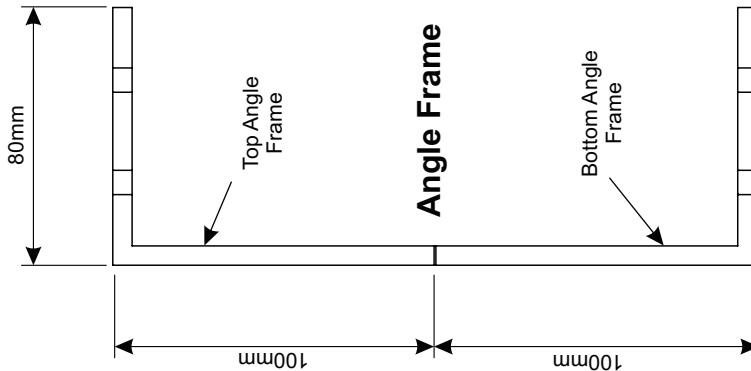

# DOCK LEVELLER TAIL LIFT CAVITY

## SPACE CHANNELS

Side View  
Frame, Angle  
with  
Spacer Channel  
in place

5 x Space Channels

Angle Frame

**DDL Equipment Pty Ltd**

Reg No: 2005/043409/07

E-Mail: [sales@ddl.co.za](mailto:sales@ddl.co.za)