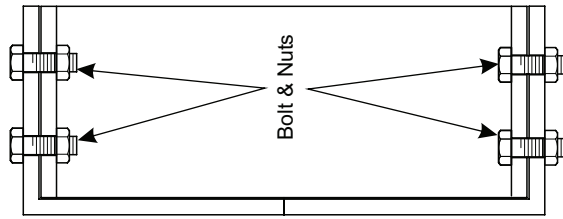

# DOCK LEVELLER TAIL LIFT CAVITY

## SPACE CHANNELS

Side View  
Frame, Angle  
with  
Spacer Channel  
in place

5 x Space Channels

Angle Frame

**DDL Equipment Pty Ltd**

Reg No: 2005/043409/07

E-Mail: [sales@ddl.co.za](mailto:sales@ddl.co.za)