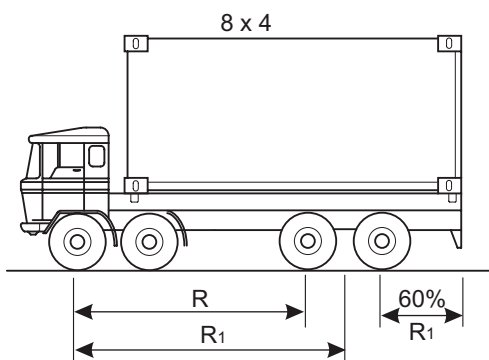

Wheel Base Variations

DDL Equipment Pty Ltd

Reg No: 2005/043409/07

E-Mail: sales@ddl.co.za

Website: www.ddl.co.za

Tel: 011 393 1209

Fax: 011 393 1169

6 Neutron Road, Chloorkop, Kempton Park