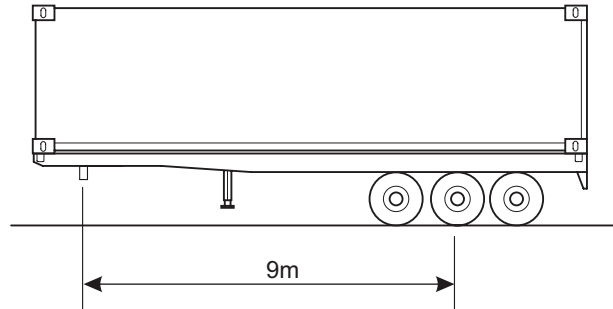

Wheel Base of Semi-trailer