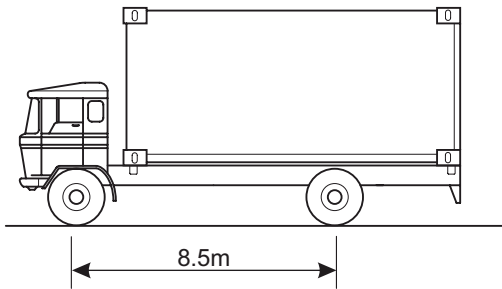

WHEEL BASE

Wheel Base of Vehicle