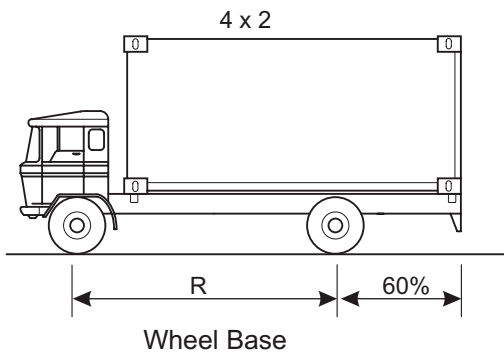

Wheel Base Variations

DDL Equipment Pty Ltd

Reg No: 2005/043409/07

E-Mail: sales@ddl.co.za

Website: www.ddl.co.za

Tel: 011 393 1209

Fax: 011 393 1169

6 Neutron Road, Chloorkop, Kempton Park