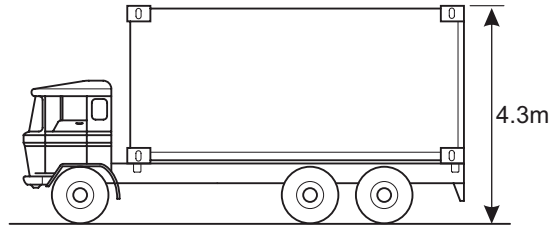

ROAD ORDANANCE

LOADS AND DIMENSIONAL RESTRICTIONS

OVERALL HEIGHT OF VEHICLE AND LOAD

NOTE:
All other goods vehicles with a GVM of less than 12000kg to have a max width of 2.5m

Maximum Overall Vehicle Height