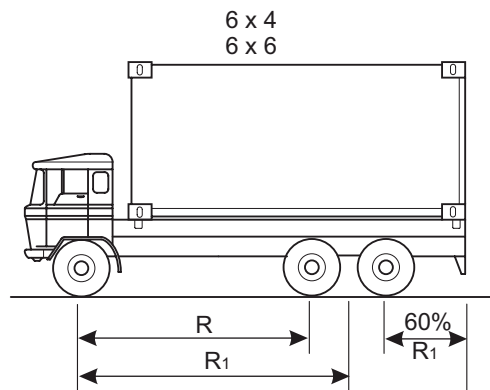

Wheel Base Variations

DDL Equipment Pty Ltd

Reg No: 2005/043409/07

E-Mail: sales@ddl.co.za

Website: www.ddl.co.za

Tel: 011 393 1209

Fax: 011 393 1169

6 Neutron Road, Chloorkop, Kempton Park