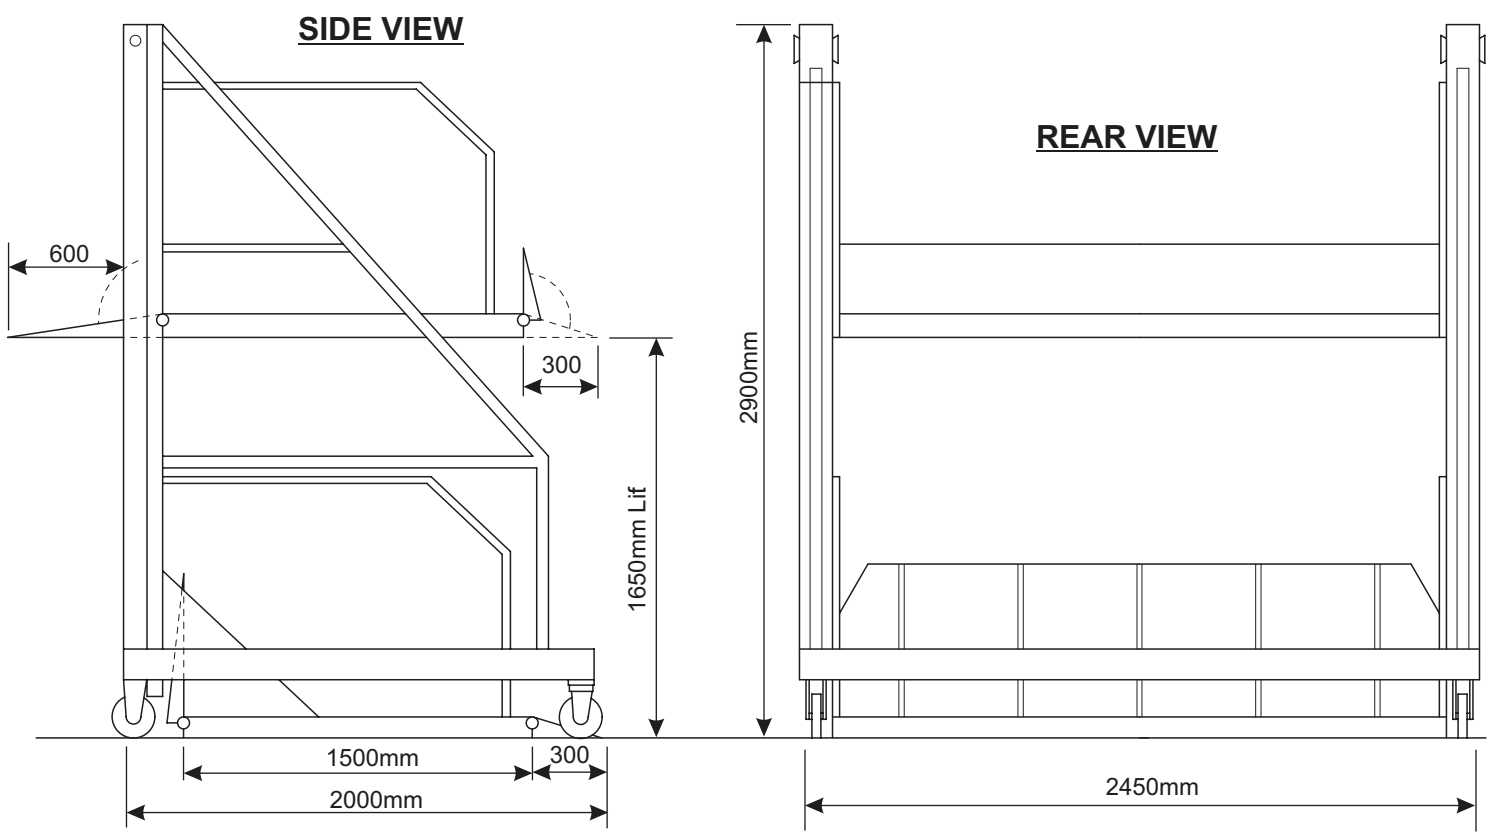

PORTABLE ELEVATING DOCK

PLAN VIEW

DDL Equipment Pty Ltd

Reg No: 2005/043409/07

E-Mail: sales@ddl.co.za

Website: www.ddl.co.za

Tel: 011 393 1209

Fax: 011 393 1169

TIME TESTED DOCKING

6 Neutron Road, Chloorkop, Kempton Park

Ref: CL-31-PD