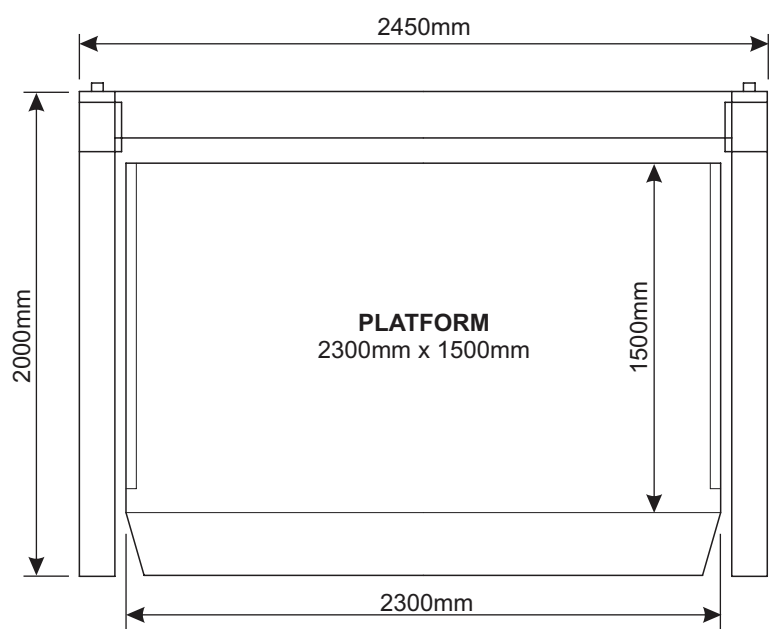

PORTABLE ELEVATING DOCK

PLAN VIEW

DDL Equipment Pty Ltd

Reg No: 2005/043409/07

E-Mail: sales@ddl.co.za

Website: www.ddl.co.za

Tel: 011 393 1209

Fax: 011 393 1169

TIME TESTED DOCKING

6 Neutron Road, Chloorkop, Kempton Park

Ref: CL-31-PD