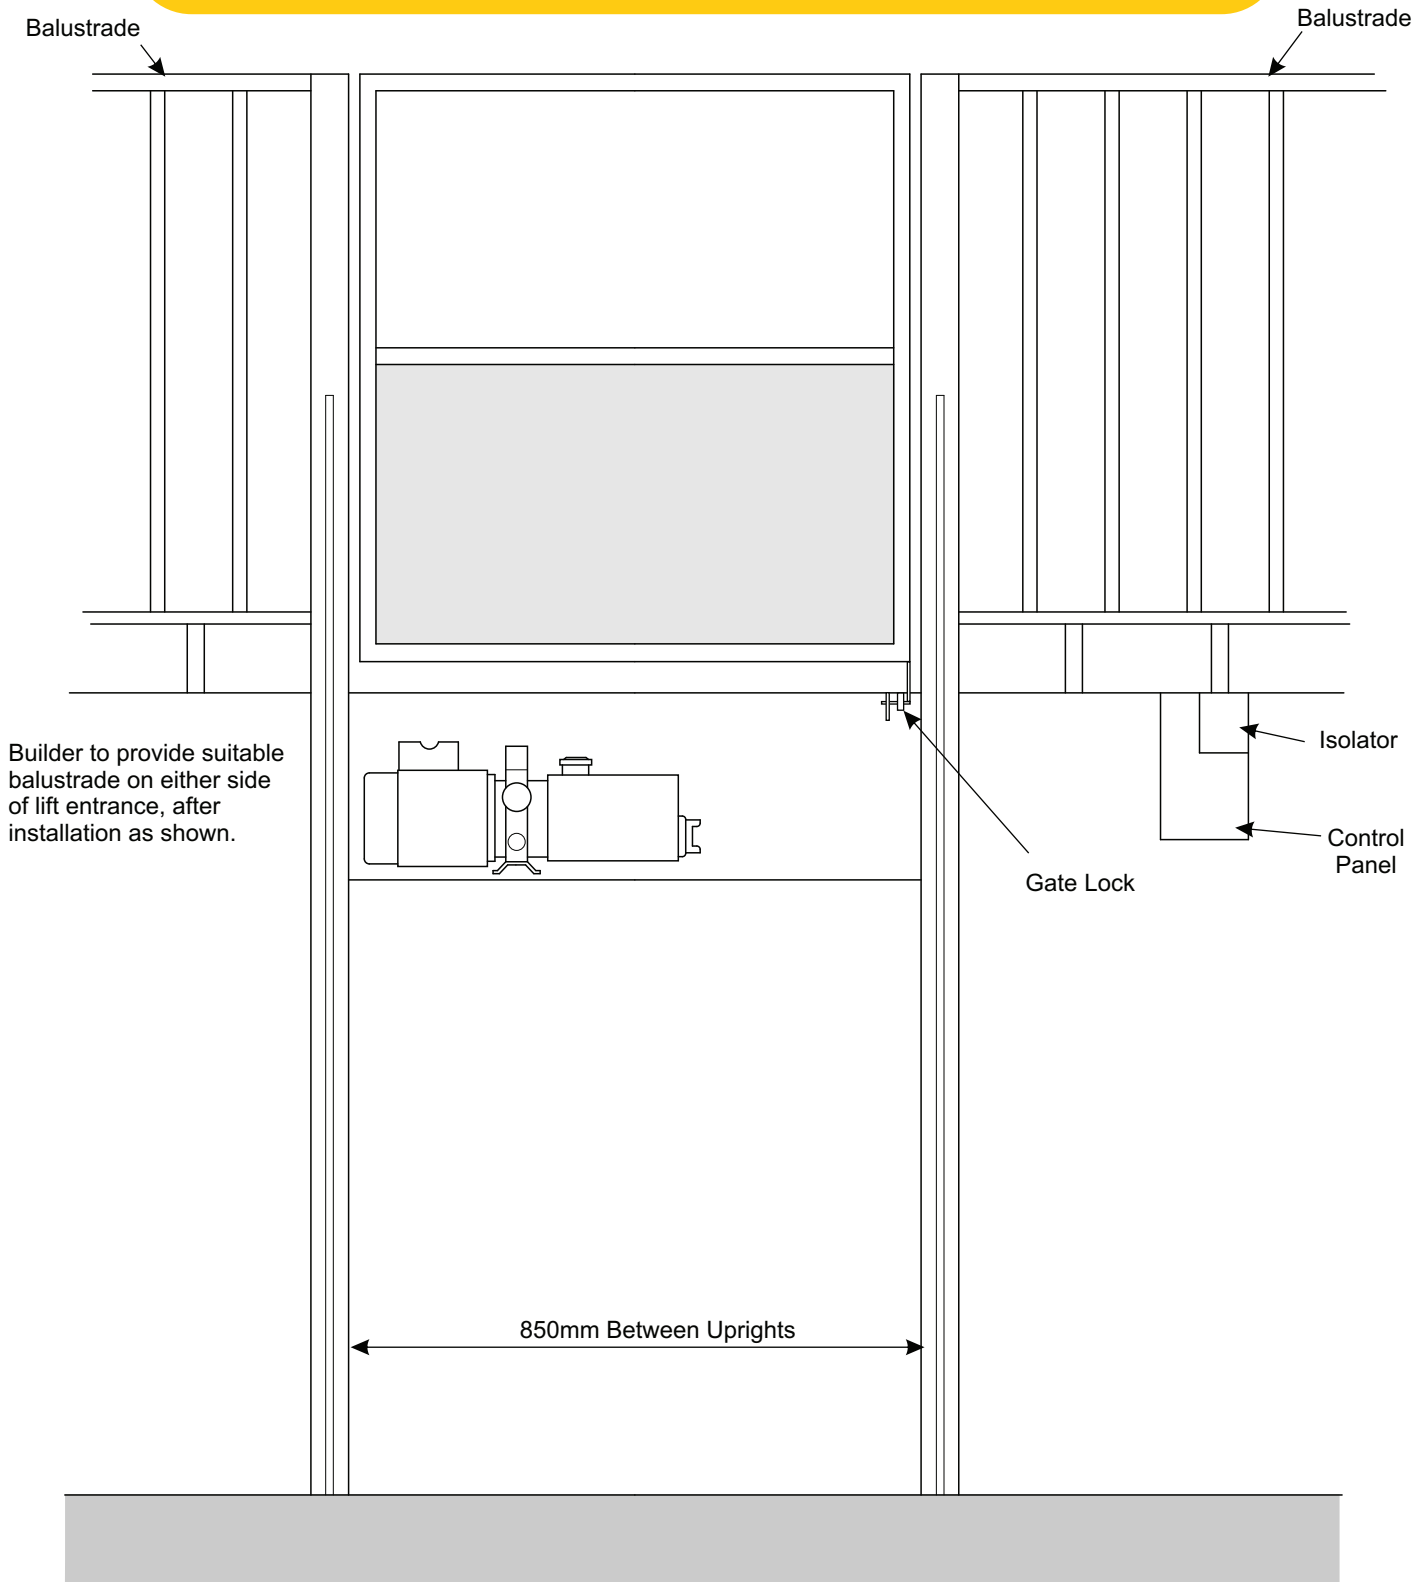

STATIONARY LIFT DOCK

FRONT VIEW

DDL Equipment Pty Ltd

Reg No: 2005/043409/07

E-Mail: sales@ddl.co.za

Website: www.ddl.co.za

Tel: 011 393 1209

Fax: 011 393 1169

TIME TESTED DOCKING

6 Neutron Road, Chloorkop, Kempton Park

Ref: CL-23-SD