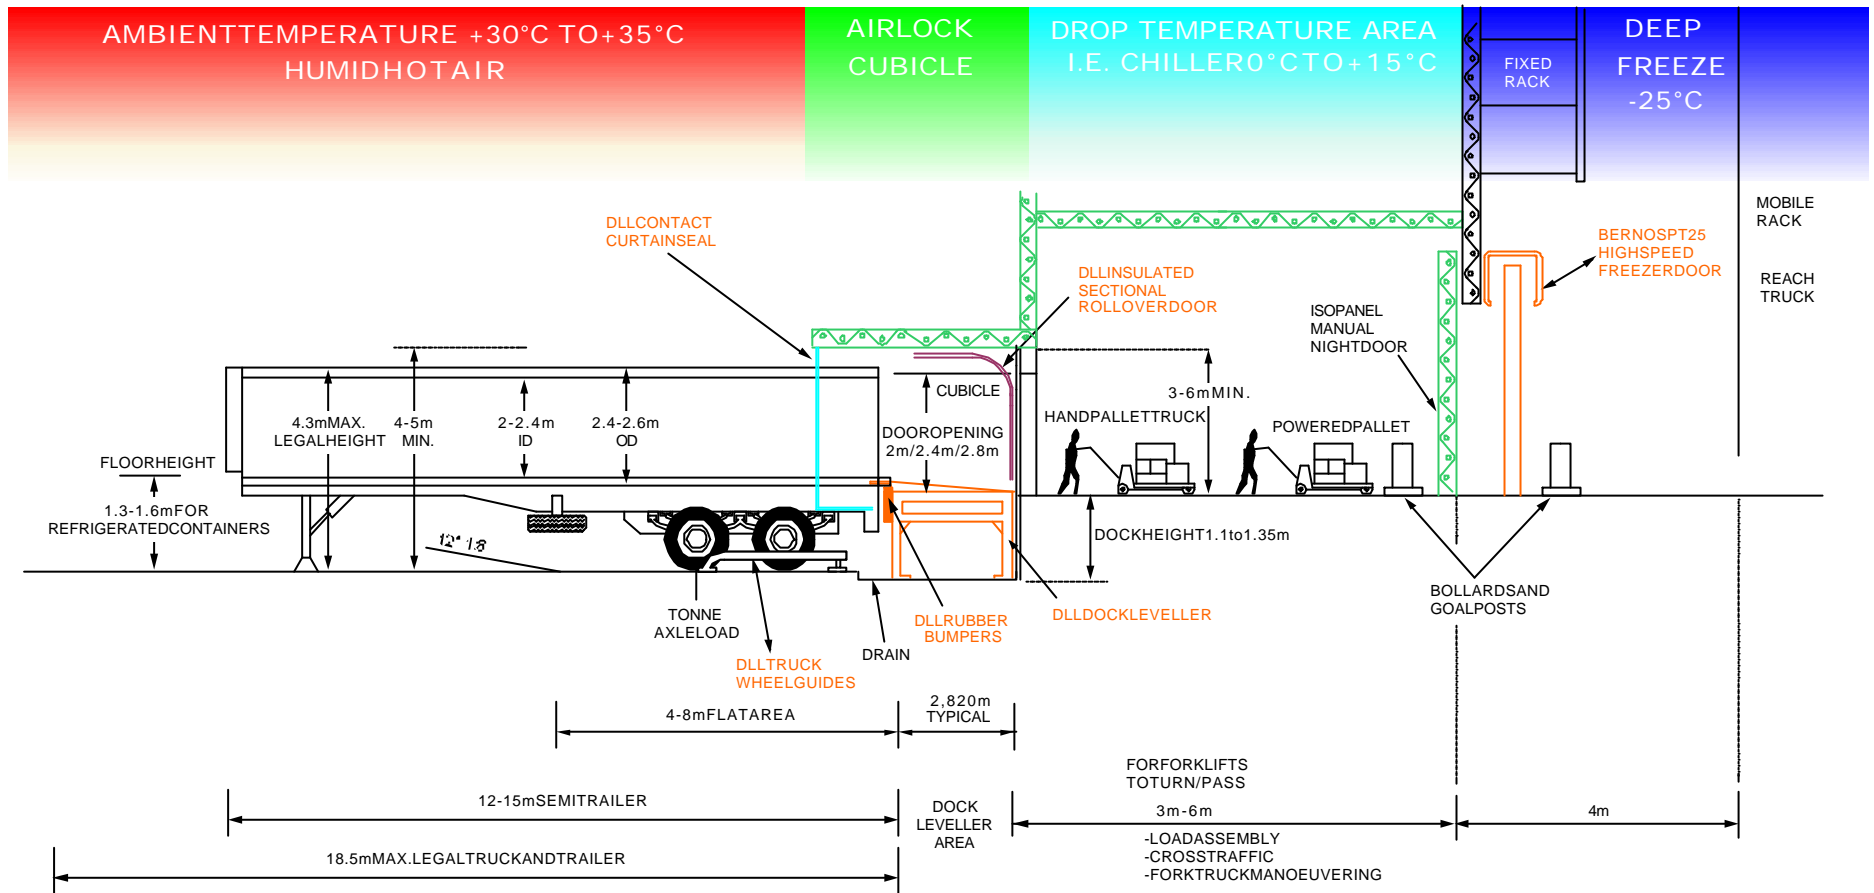

Section Through Typical

Docking Bay and Dock Cubical

“Cold is Gold” - Its Heavy and Expensive

Technical Data

DIMENSIONS

Customer _____ Installed at _____
 Model _____ Job _____
 _____ Bumper Type _____
 Approved for Manufacture _____ Date _____

Ref: DSS.19

MEMBER OF
SOUTHERN AFRICAN REFRIGERATED
DISTRIBUTION ASSOCIATION

“The Bridge That Links The Total Materials Handling Systems Together”

D.D.L EQUIPMENT cc
 P.O.Box 210, Strathavon, 2031
 Tel: +2711443-4233
 Fax: +2711882-4569
 E-Mail: ddl@icon.co.za
 Web Site: www.ddl.co.za
 Cell: 0836533872