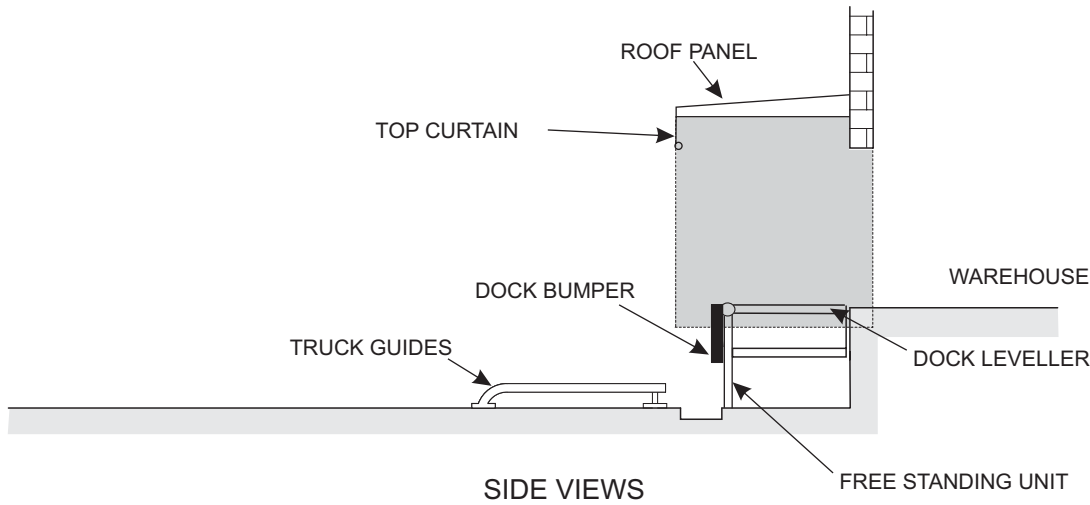

# DOCK CUBICLE

## Steel Base

MEMBER OF  
SOUTHERN AFRICAN REFRIGERATED  
DISTRIBUTION ASSOCIATION

**D.D.L. EQUIPMENT cc**

P.O. Box 210, Strathavon, 2031

Tel : +27 11 443-4233

Fax : +27 11 882-4569

E-Mail : [ddl@icon.co.za](mailto:ddl@icon.co.za)