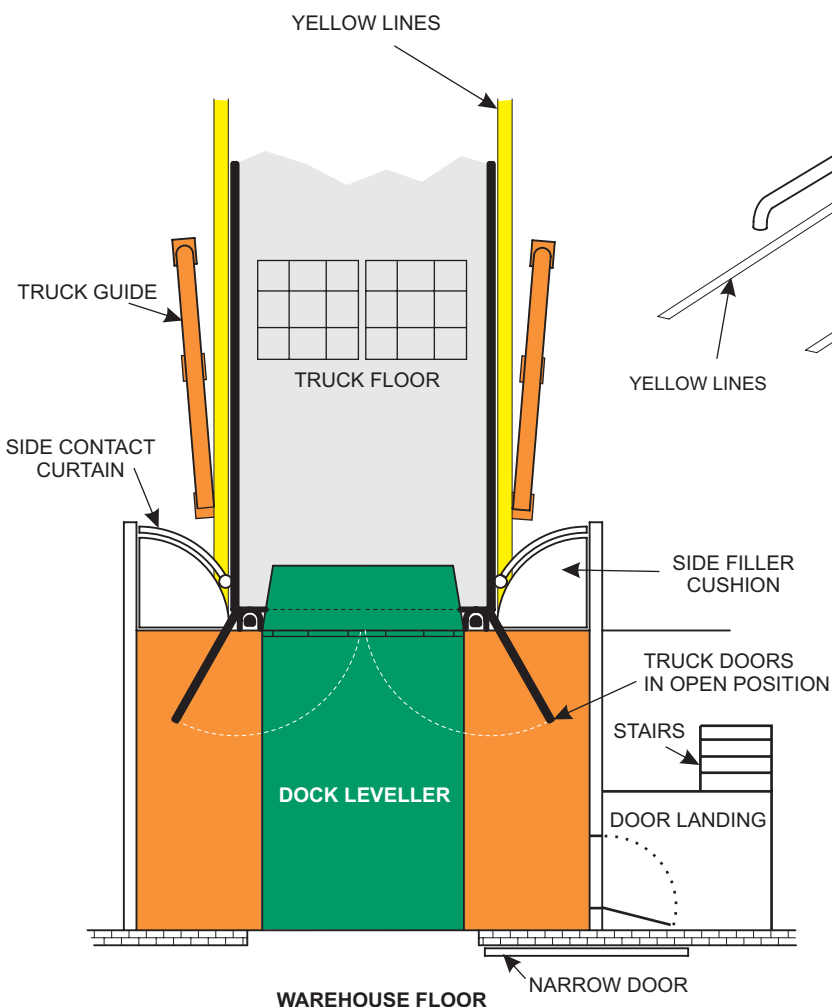

# DOCK CUBICLE

## Steel Base

MEMBER OF  
SOUTHERN AFRICAN REFRIGERATED  
DISTRIBUTION ASSOCIATION

**D.D.L. EQUIPMENT cc**

P.O. Box 210, Strathavon, 2031

Tel : +27 11 443-4233

Fax : +27 11 882-4569

E-Mail : [ddl@icon.co.za](mailto:ddl@icon.co.za)