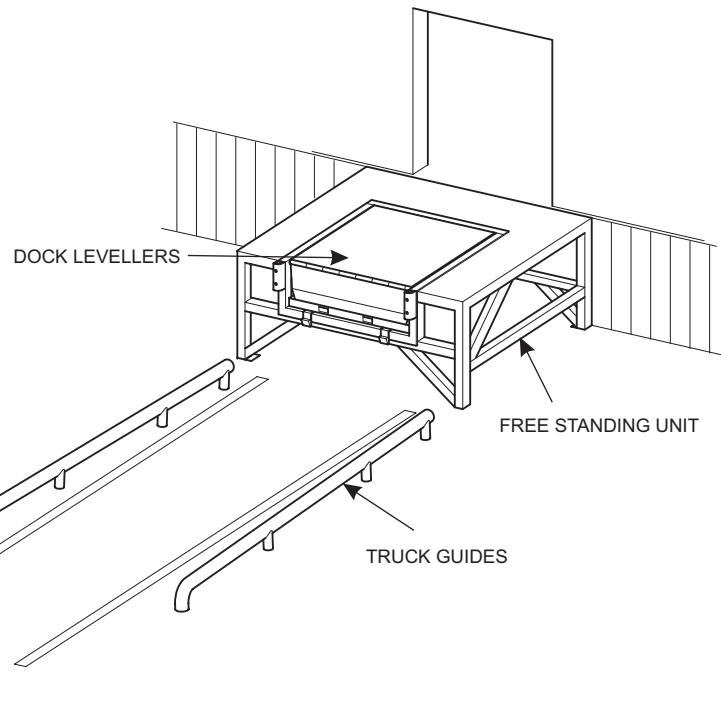

# DOCK CUBICLE

## Steel Base

MEMBER OF  
SOUTHERN AFRICAN REFRIGERATED  
DISTRIBUTION ASSOCIATION

**D.D.L. EQUIPMENT cc**

P.O. Box 210, Strathavon, 2031

Tel : +27 11 443-4233

Fax : +27 11 882-4569

E-Mail : [ddl@icon.co.za](mailto:ddl@icon.co.za)