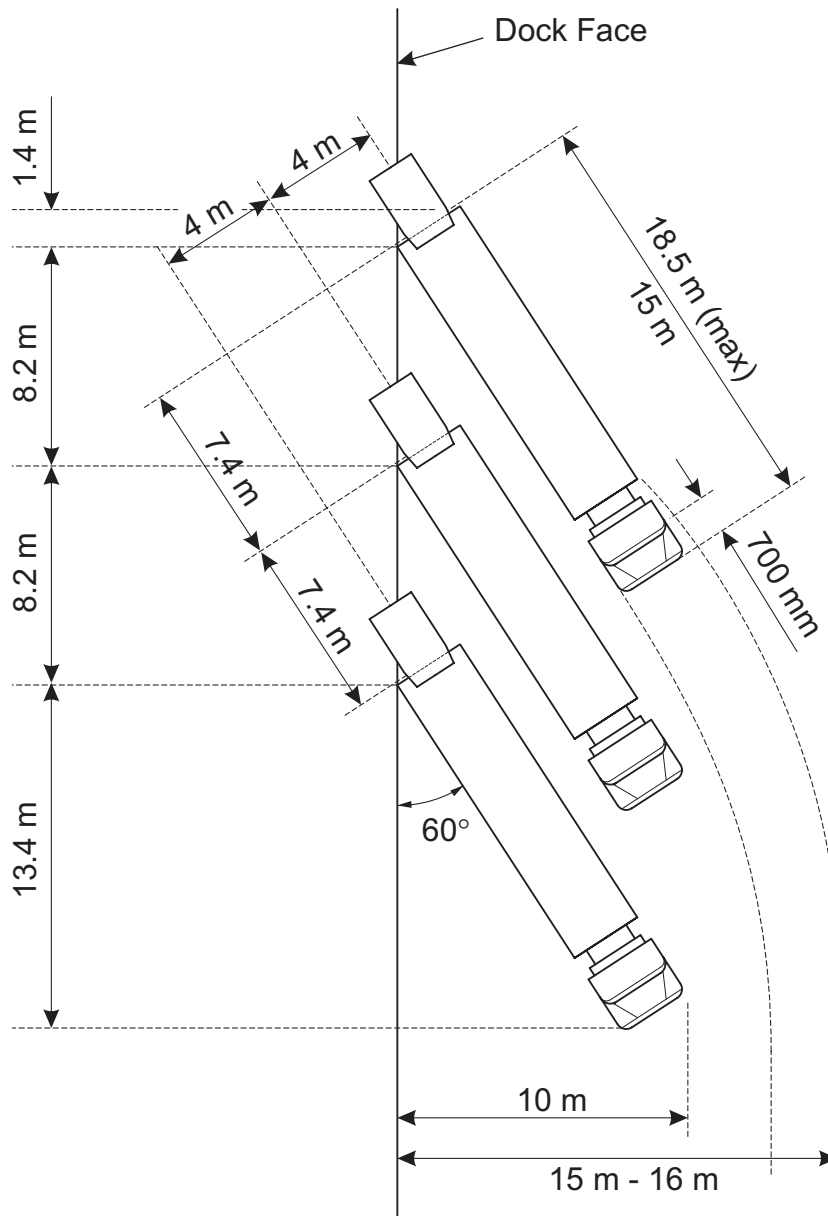

DOCKING AT 60° DEGREES

4m Berth Typical Centres

Clock Wise Direction for Right Hand Drive Vehicles

D.D.L. EQUIPMENT cc

P.O. Box 210, Strathavon, 2031

Tel : +27 11 443-4233

Fax : +27 11 882-4569

E-Mail : ddl@icon.co.za

Web Site: www.ddl.co.za

Cell : 083 653 3872

"The Bridge That Links The Total Materials Handling Systems Together"

Ref: DE.9