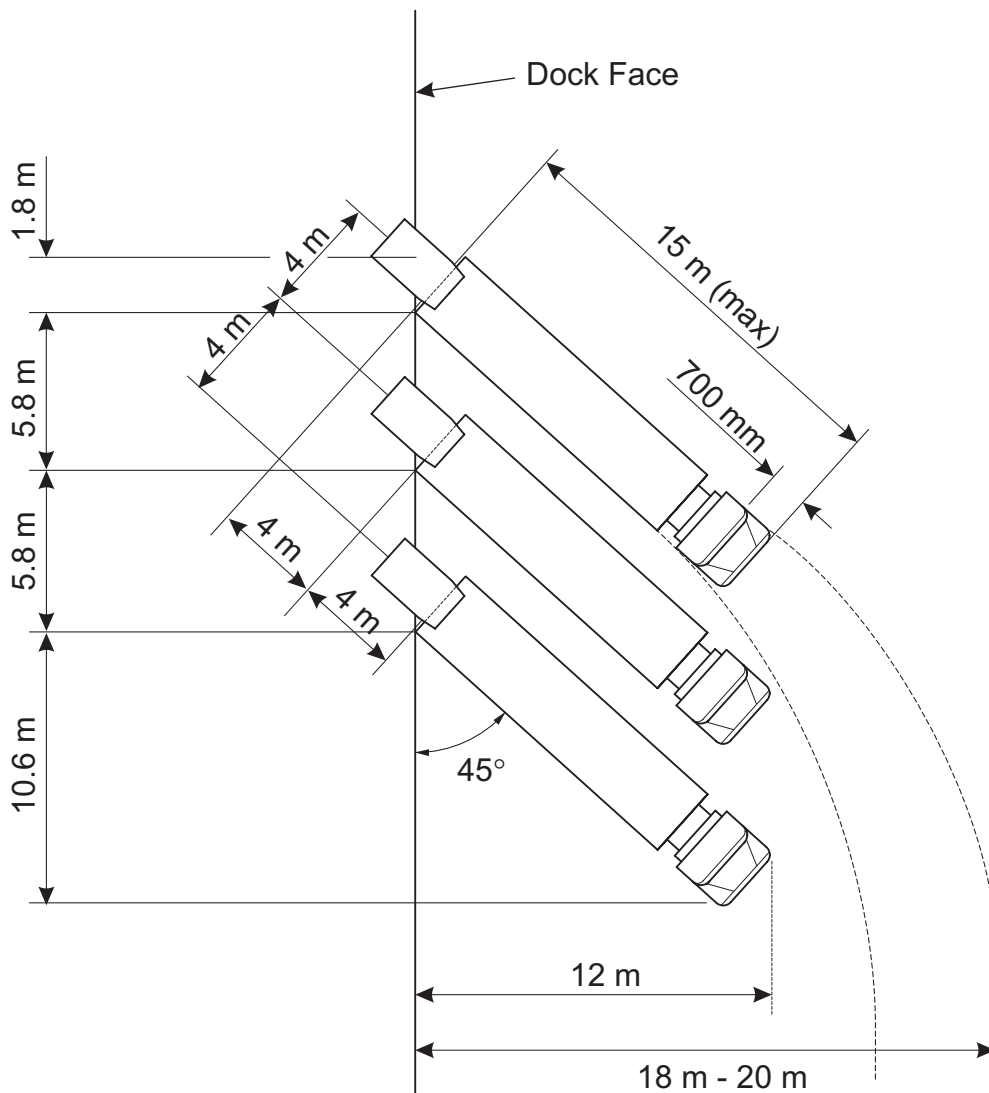

ANGLED PARKING

Docking at 45° Degrees

4m Berth Typical Centres

Clock Wise Direction for Right Hand Drive Vehicles

D.D.L. EQUIPMENT cc

P.O. Box 210, Strathavon, 2031

Tel : +27 11 443-4233

Fax : +27 11 882-4569