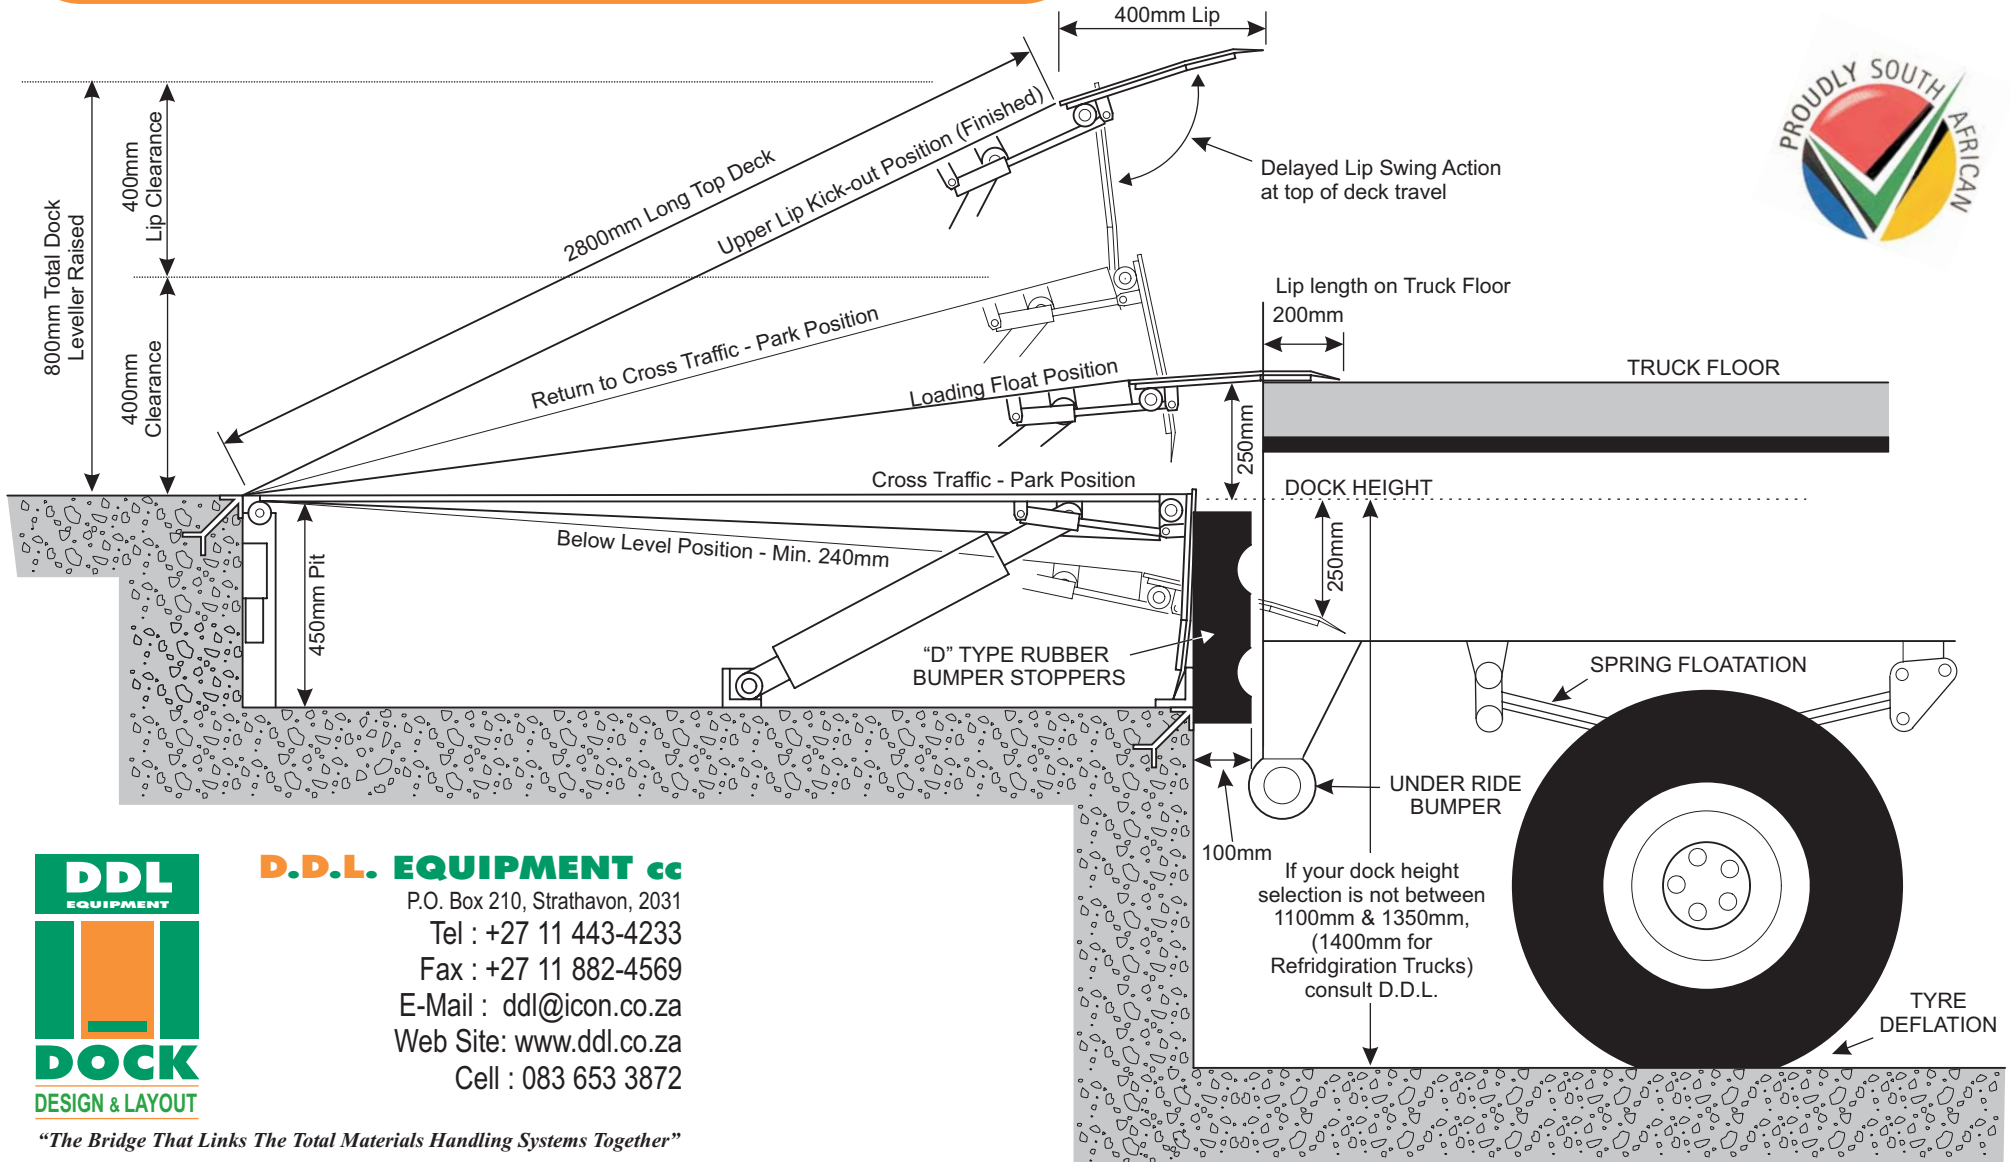

MARK II

A Total Balanced Dock Leveller

VARIOUS TOP DECK POSITIONS

- Two (2) - Hydraulic Cylinders
- Swing Lip Cylinder
- Deck Lift Cylinder

D.D.L. EQUIPMENT cc
 P.O. Box 210, Strathavon, 2031
 Tel : +27 11 443-4233
 Fax : +27 11 882-4569
 E-Mail : ddl@icon.co.za
 Web Site : www.ddl.co.za
 Cell : 083 653 3872

"The Bridge That Links The Total Materials Handling Systems Together"