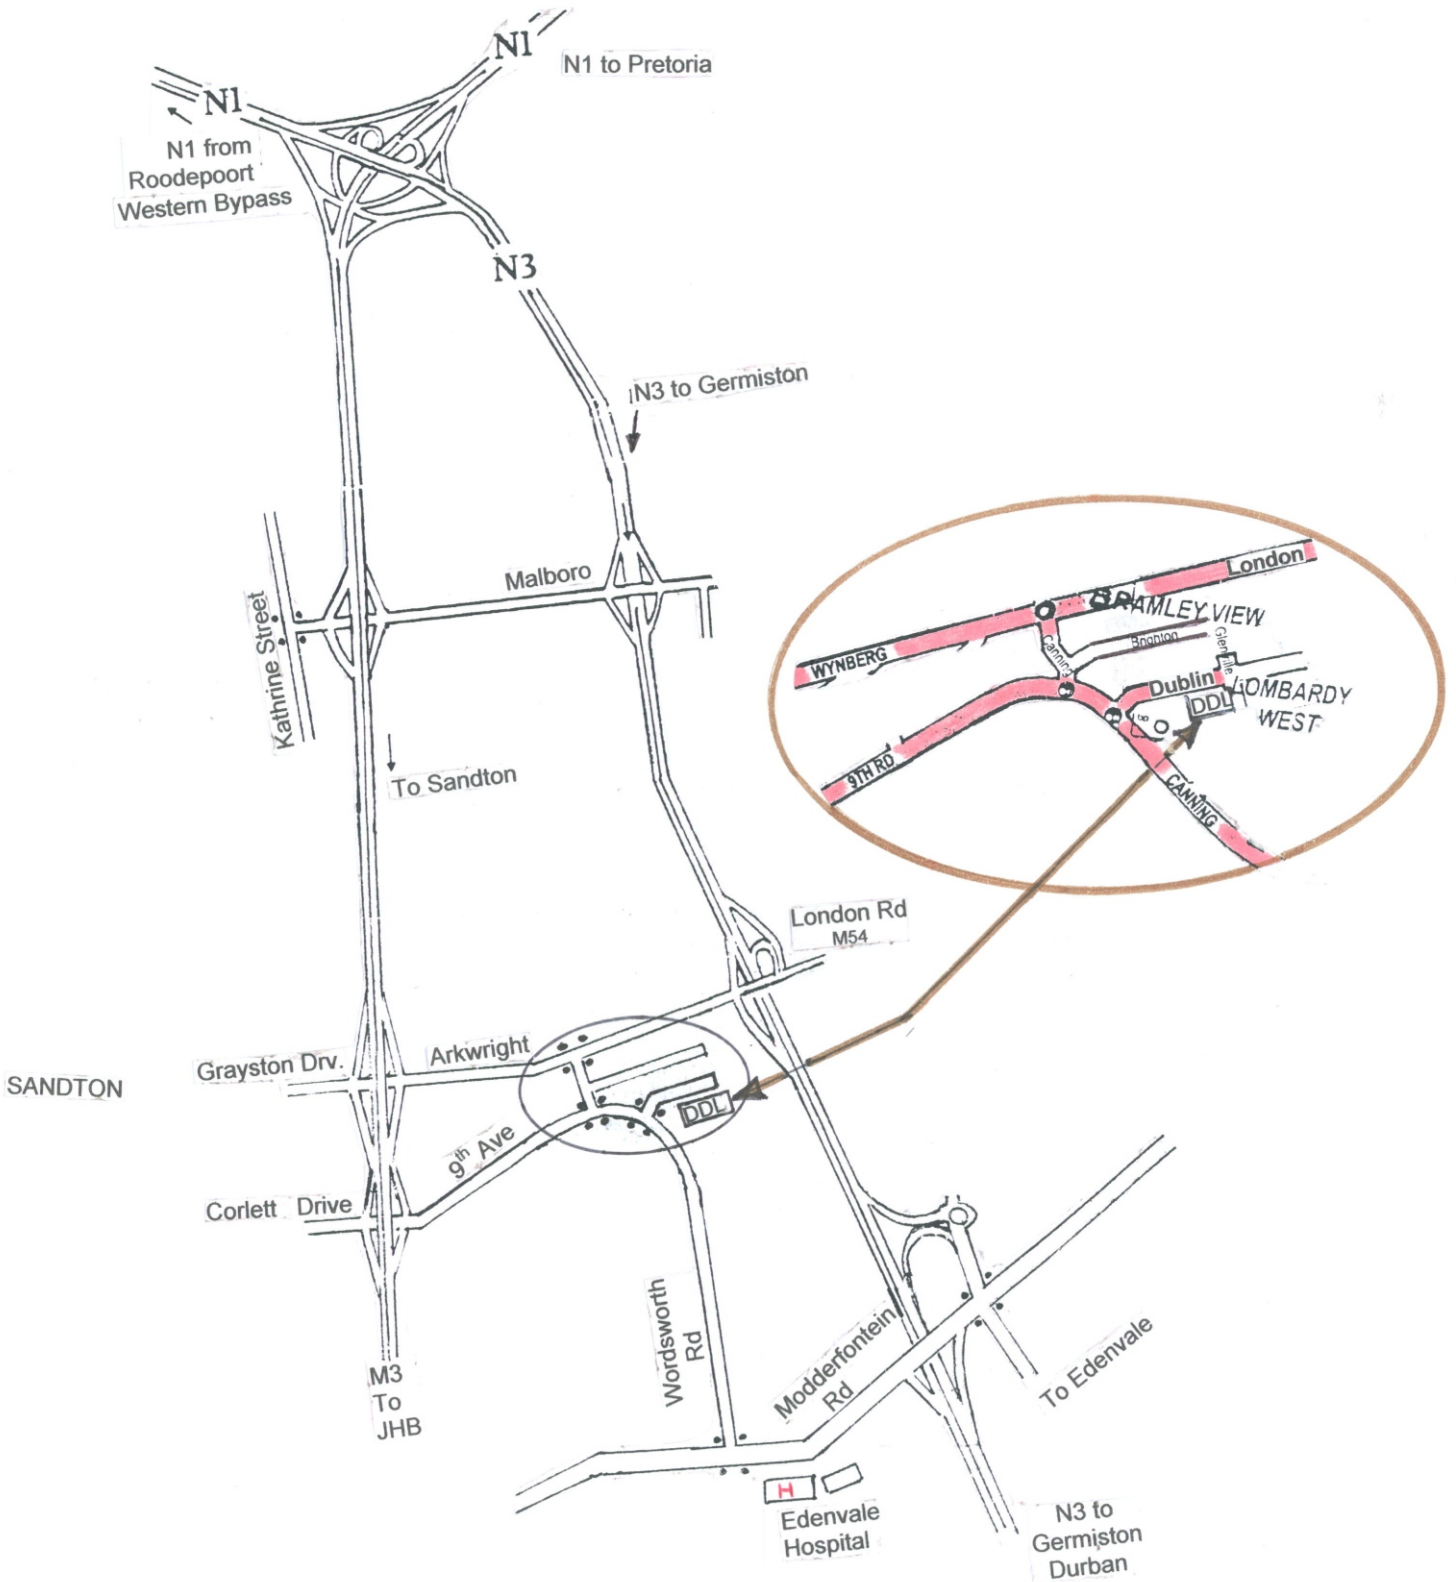

MAP & DIRECTIONS

TO

D.D.L EQUIPMENT

24 DUBLIN ROAD, BRAMLEY VIEW, Johannesburg

**YOU ARE CORDIALLY INVITED TO
VIEW OUR NEW PREMISES,
SHOWROOM, WORKSHOP &
ASSEMBLY**

D.D.L Equipment cc

P.O. BOX 210, Strathavon, 2031